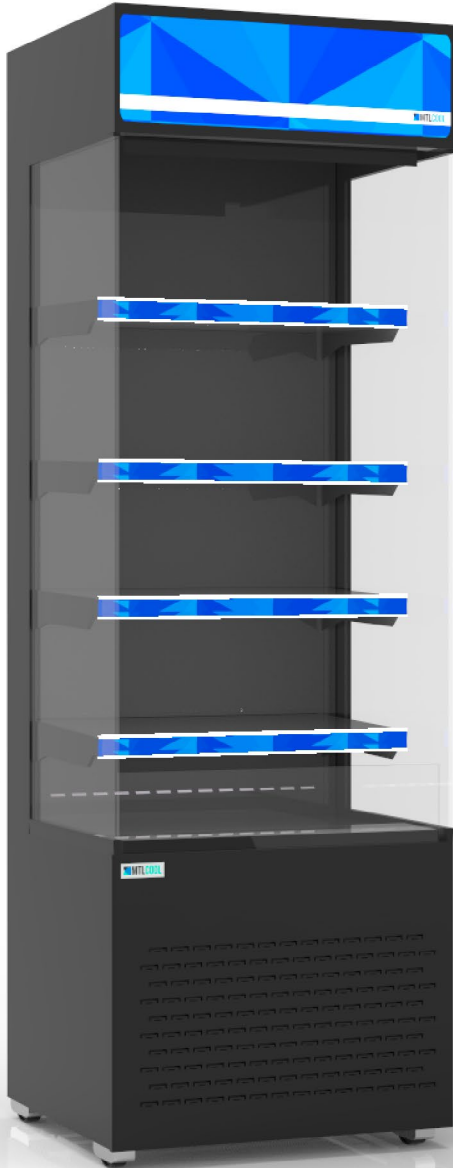

SIERRA-24

OPEN AIR COOLER

MTLCOOL
REFRIGERATED DISPLAY SOLUTIONS

Image above for illustration purposes only

GRAB AND GO

PRIVATE LABEL

BEVERAGES

FEATURES

- Unique LED "Edge-Lit" header
- LED Lighting
- Adjustable shelving
- Digital Controller
- Auto-defrost

EXT. DIMENSIONS

W 27 ½" x D 27 ½" x H 83 ¾"

INT. DIMENSIONS

W 24 ½" x D 11 ⅜" x H 51"

CAPACITY

10 ft³ / 284 L

TEMPERATURE RANGE

33-46° F / 0.5-8° C*

REFRIGERANT

R448

CORD LENGTH

9 ft

*Based on an ambient environment of 75° F and 55% RH

OPTIONS

- Night Shade
- Extra Shelves
- Artwork (Sides, Footer and Header)
- Pricing Strips
- Interior and Exterior Color**

**minimum order quantity required

SHELVES

4 Adjustable Shelves

SHELF DIMENSIONS

24 ½" x 11 ⅜"