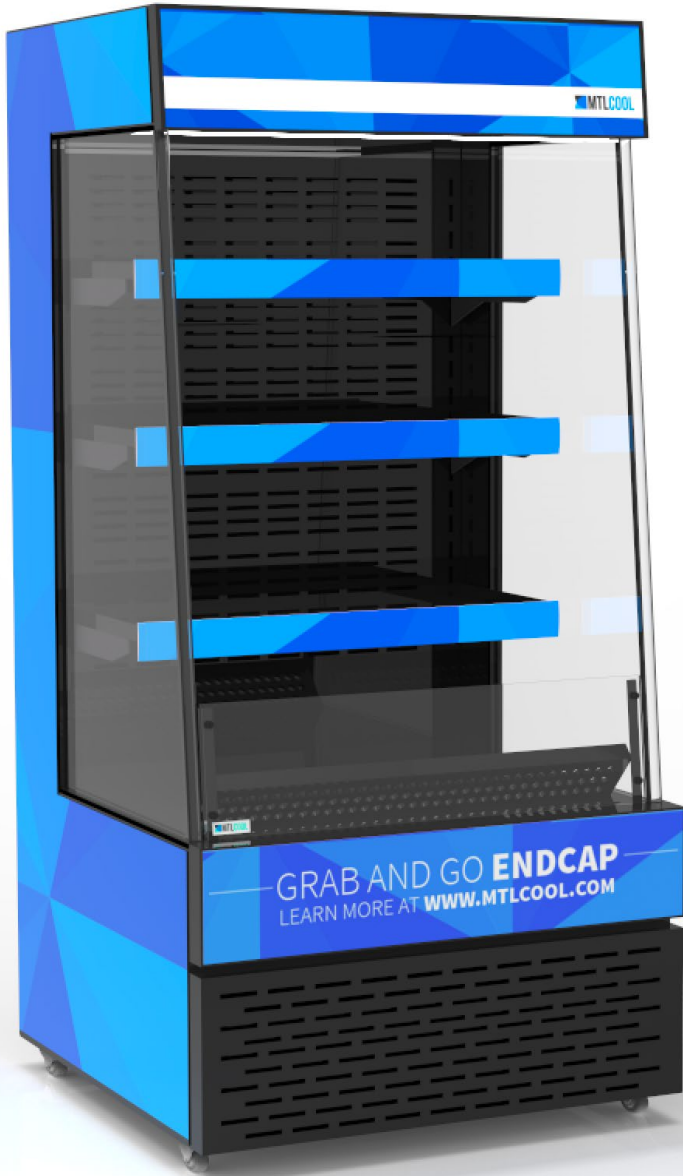

SIERRA-24-LP

OPEN AIR COOLER

MTLCOOL
REFRIGERATED DISPLAY SOLUTIONS

Image above for illustration purposes only

FEATURES

- High-visibility design
- Individually lit LED shelving and price strips
- Unique LED "Edge-Lit" header
- LED Lighting
- Digital Controller
- Digital thermometer
- Auto-defrost

EXT. DIMENSIONS

W 27.75" X D 27 9/16" X H 59 3/16"

INT. DIMENSIONS

W 23.5" X D 18.75" X H 35"

CAPACITY

5.7 ft³ / 162 L

TEMPERATURE RANGE

33-46° F / 0.5-8° C*

REFRIGERANT

R290

CORD LENGTH

9 ft

*Based on an ambient environment of 75° F and 55% RH

OPTIONS

- Additional Shelves
- Artwork (Sides, Footer and Header)
- Interior and Exterior Color**

**minimum order quantity required

SHELVES

3 Adjustable Shelves

SHELF DIMENSIONS

23.6" x 13.3"

ELECTRICAL

Voltage 115/60/1***
Amps 10.5

***Requires a connection to a 115v/60hz single phase 20 amp dedicated line with a Nema 5-15R receptacle.

NEMA CONFIGURATION